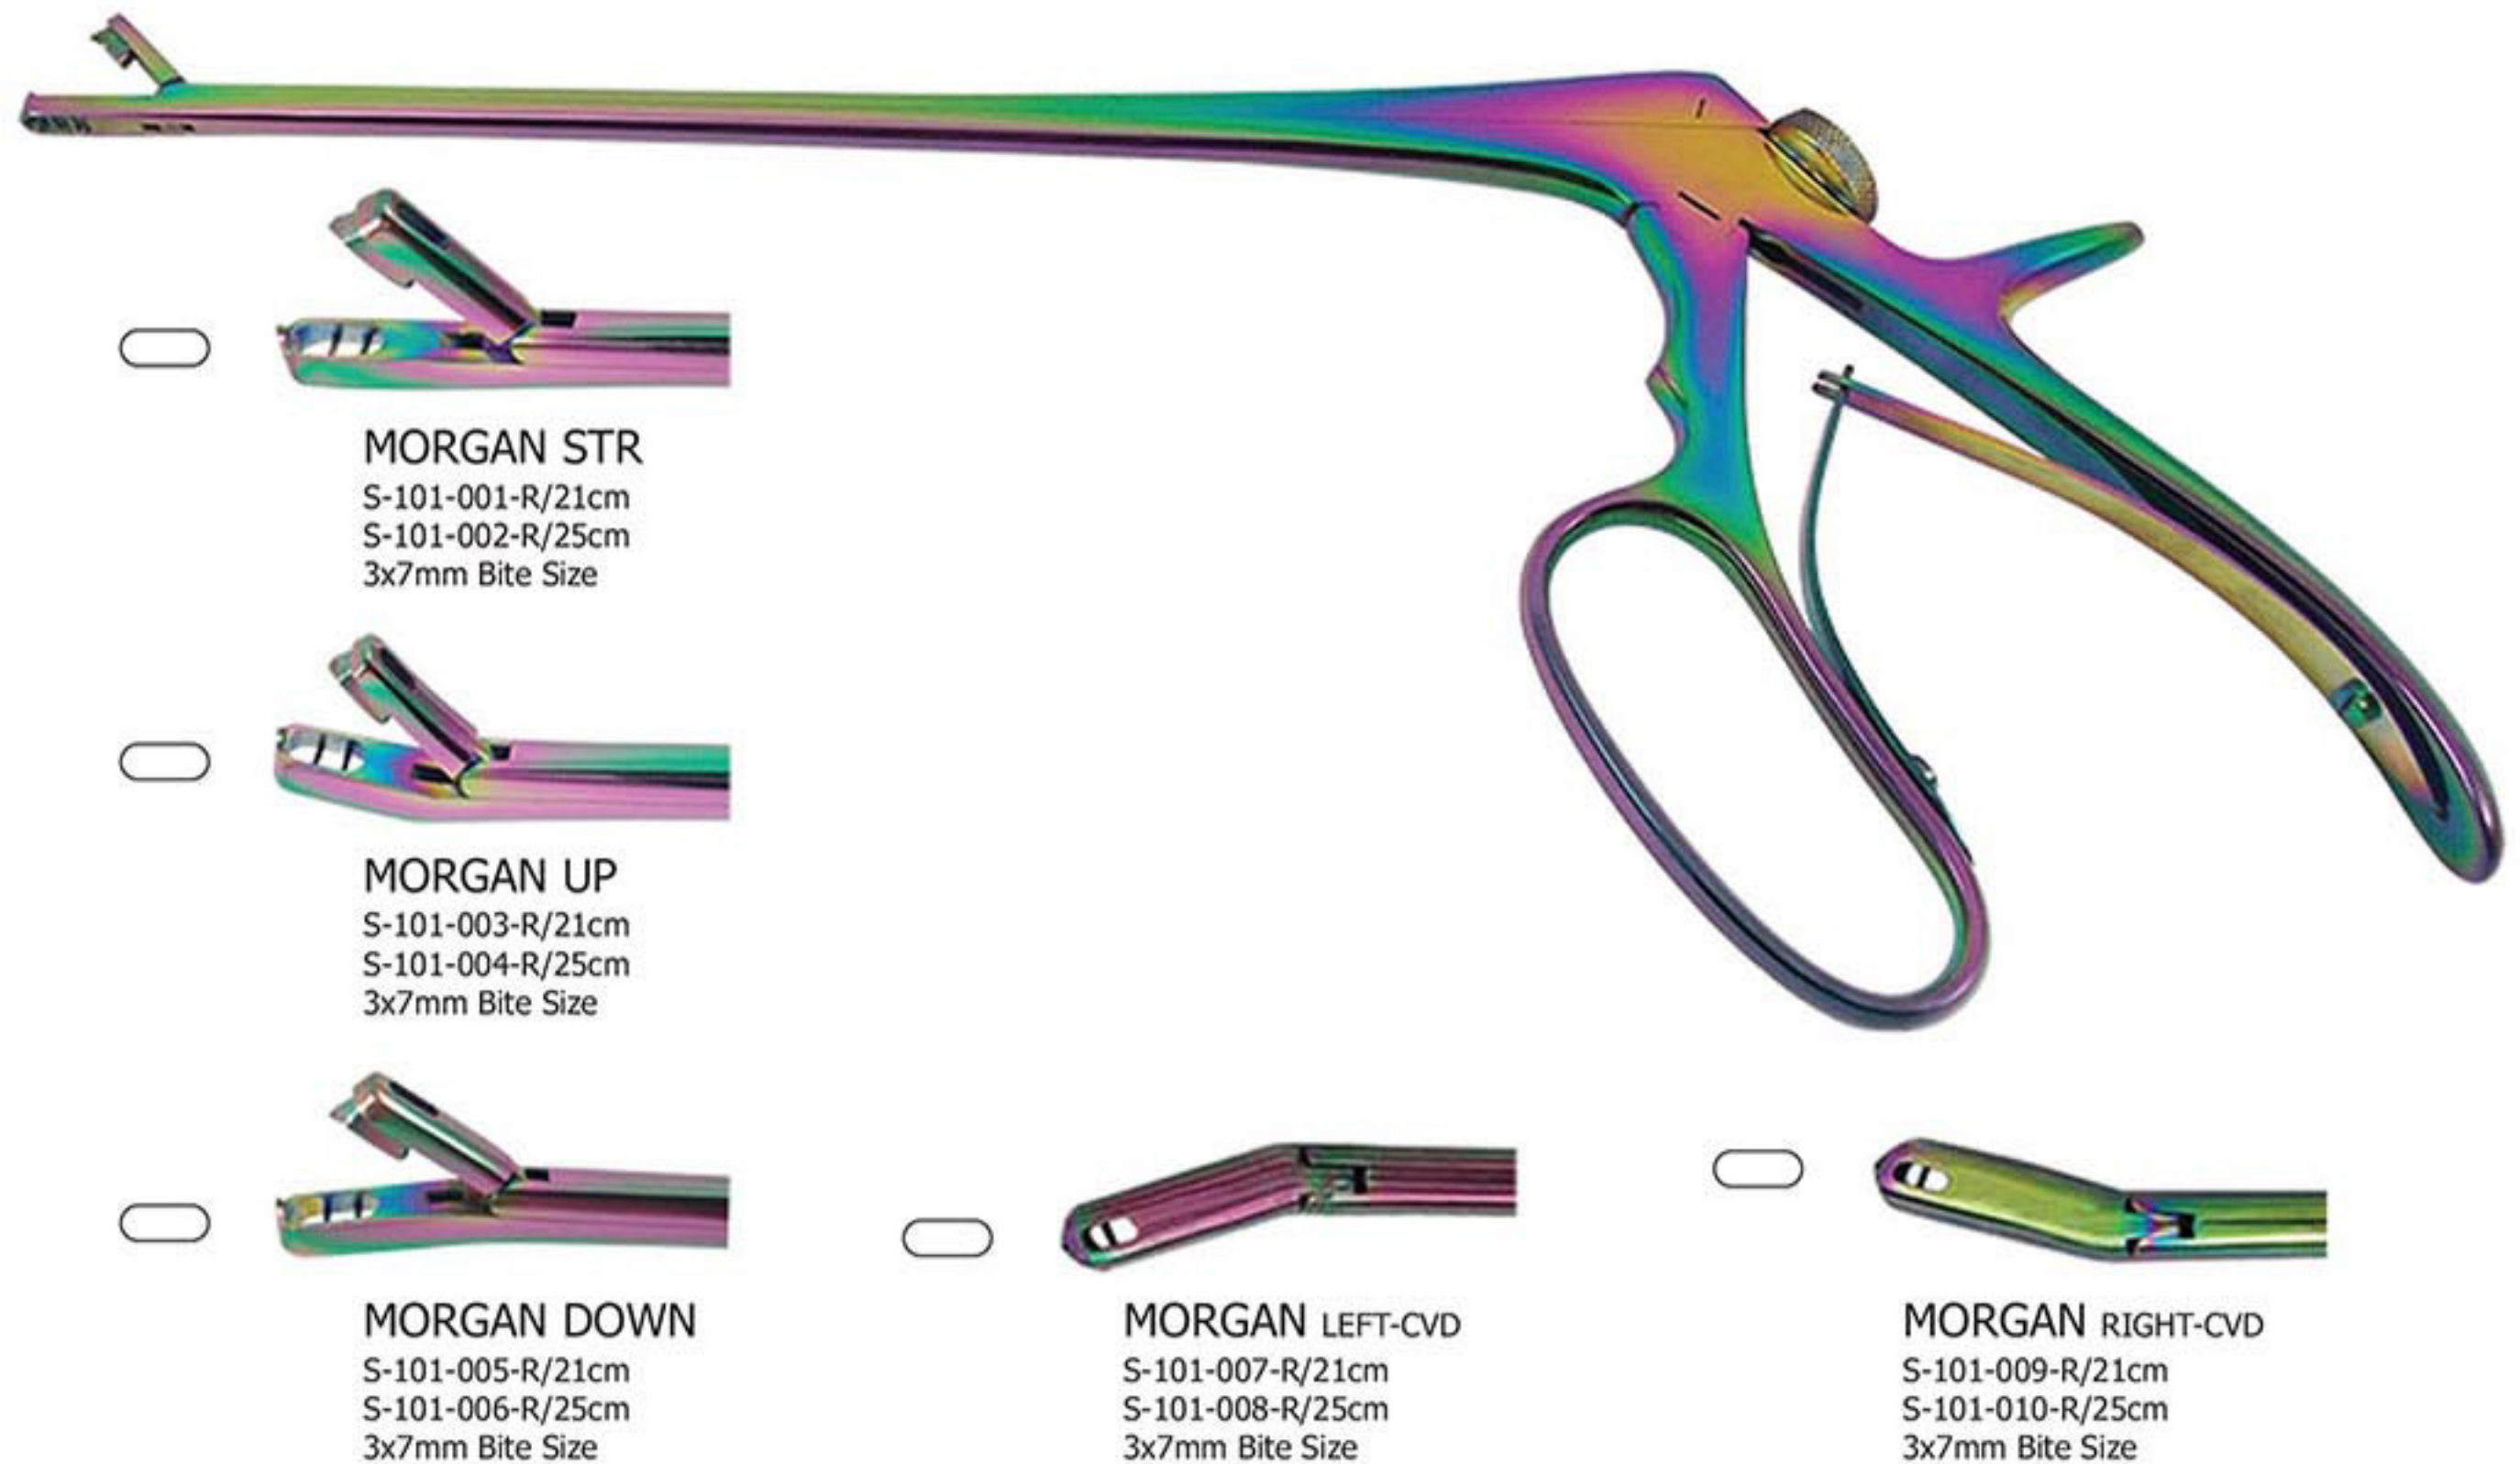

» Tischler Standard Style (Rainbow Coated)