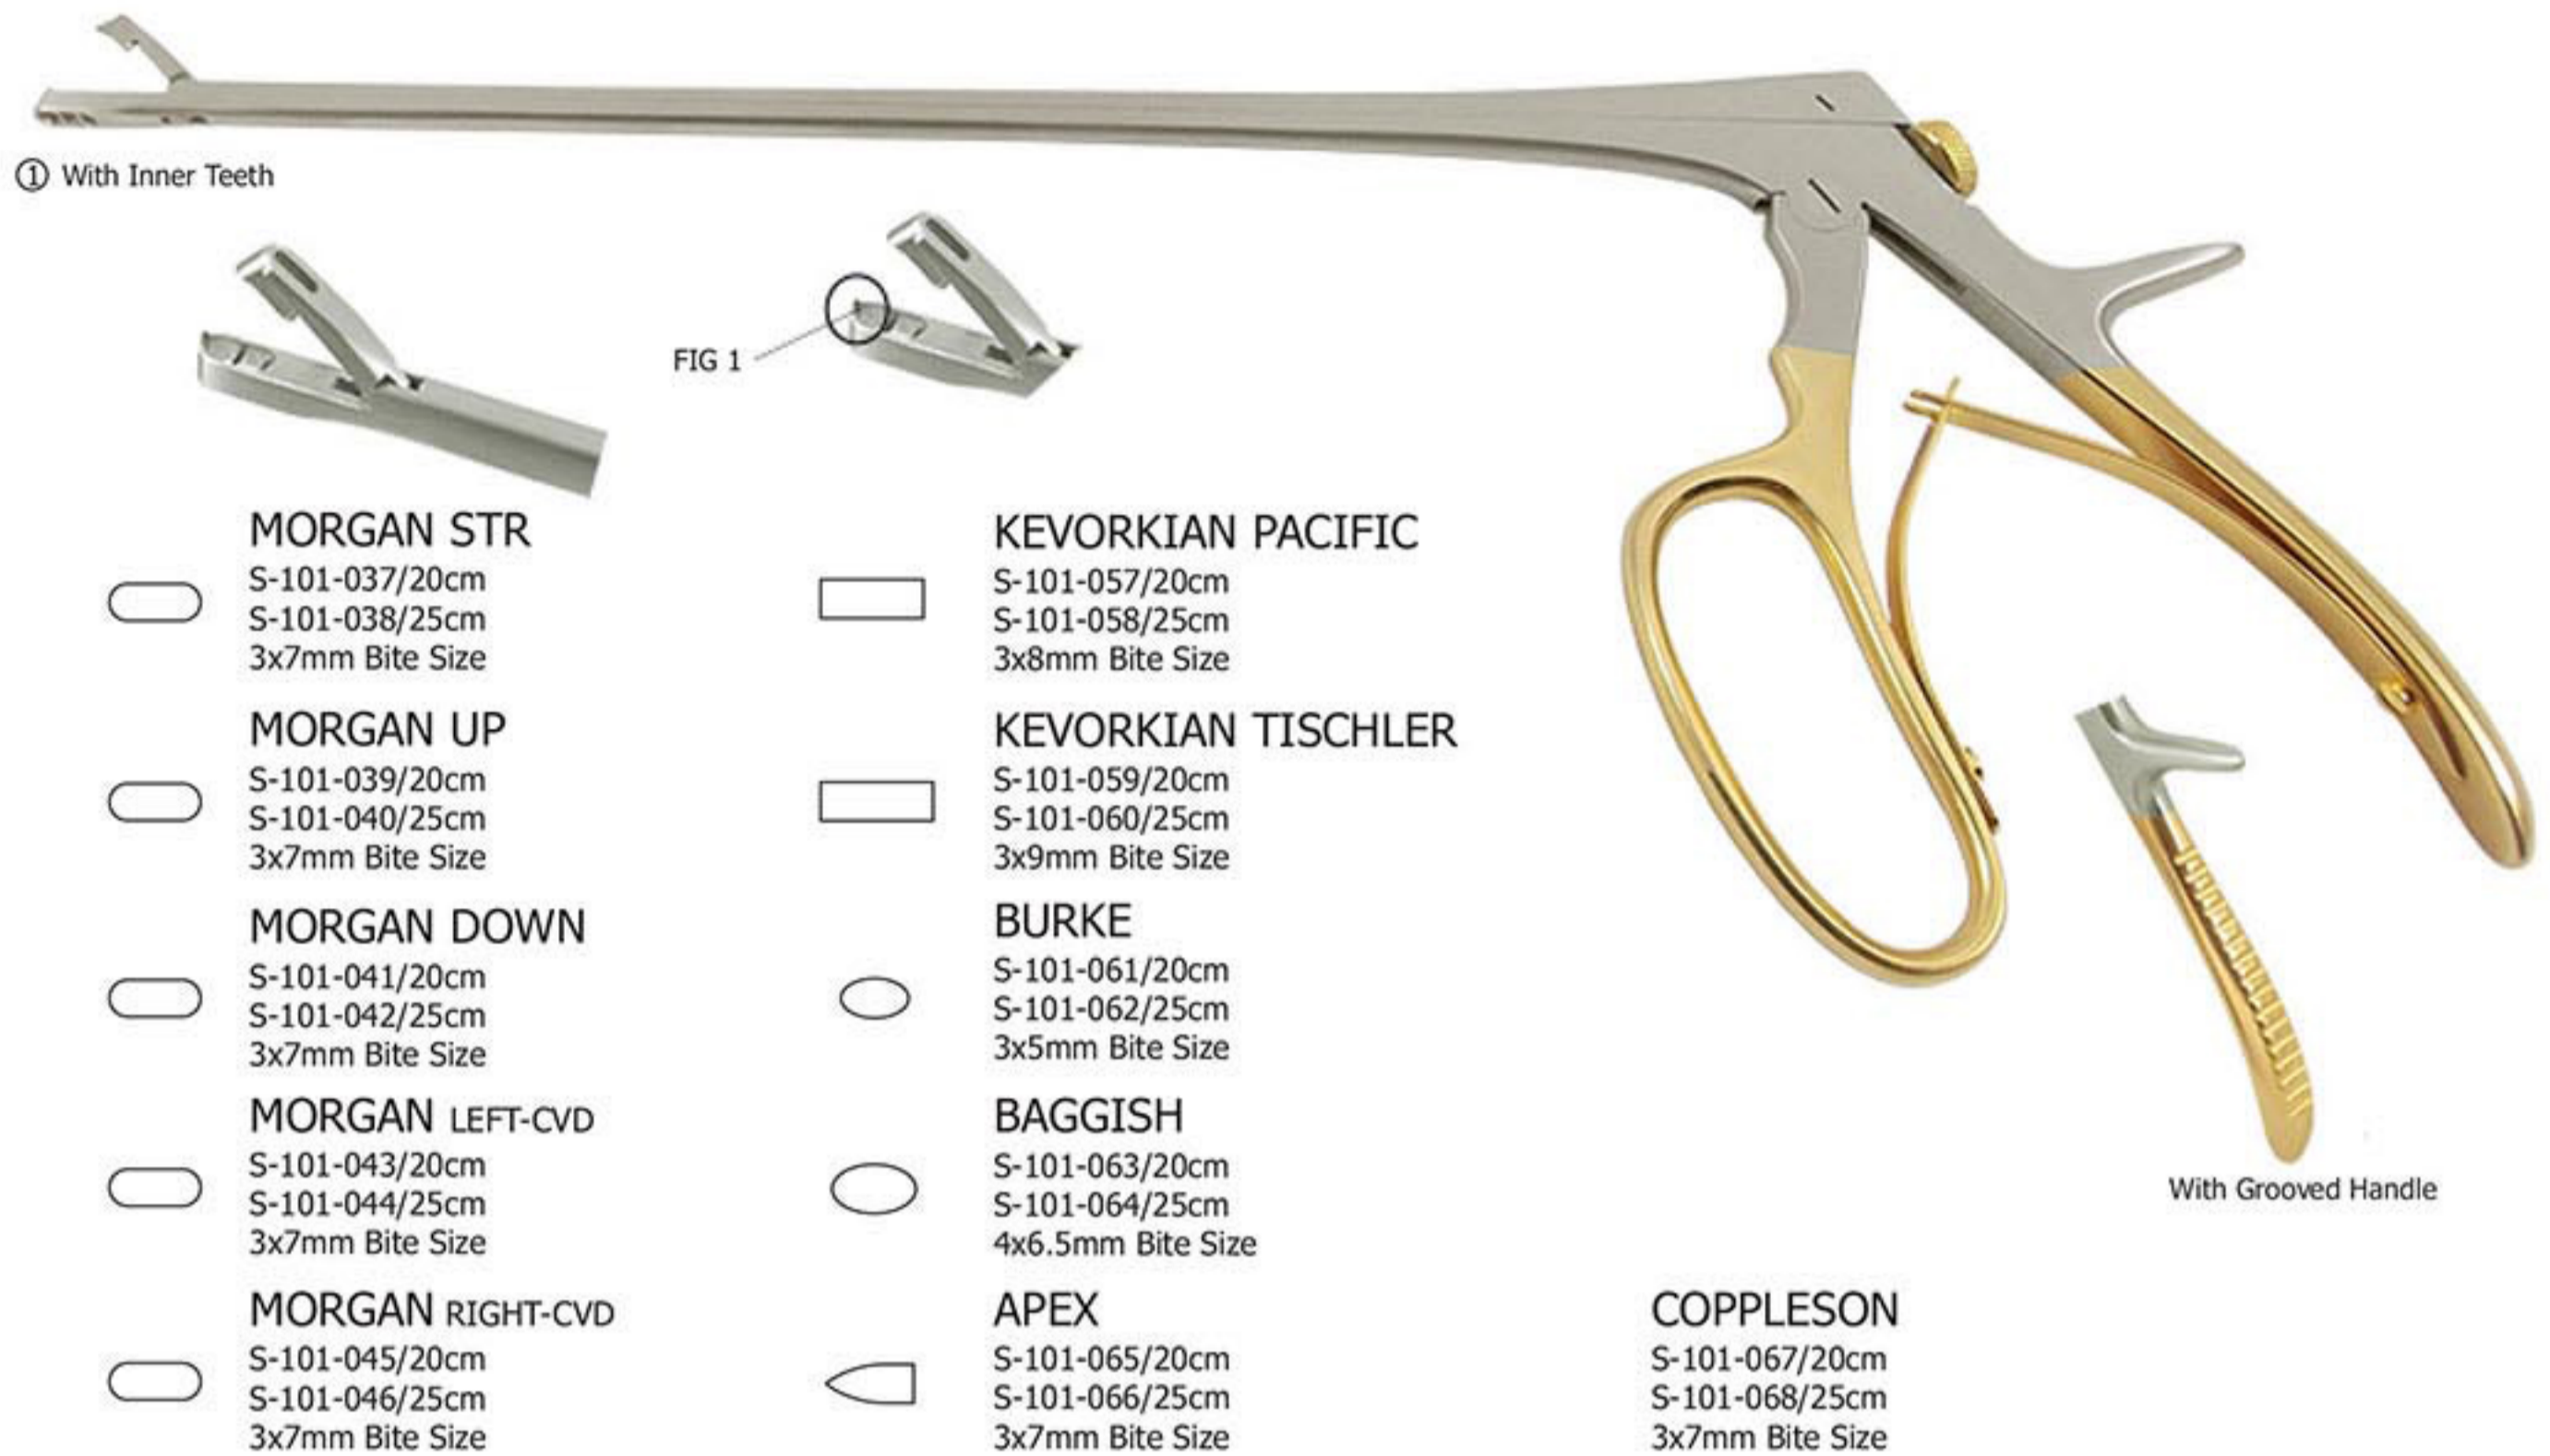

» **Mini-Townsend Regular Style (Grooved Handle Gold Plated)**

- MORGAN STR**
 S-101-037-B/20cm
 S-101-038-B/25cm
 3x7mm Bite Size
- MORGAN UP**
 S-101-039-B/20cm
 S-101-040-B/25cm
 3x7mm Bite Size
- MORGAN DOWN**
 S-101-041-B/20cm
 S-101-042-B/25cm
 3x7mm Bite Size
- MORGAN LEFT-CVD**
 S-101-043-B/20cm
 S-101-044-B/25cm
 3x7mm Bite Size
- MORGAN RIGHT-CVD**
 S-101-045-B/20cm
 S-101-046-B/25cm
 3x7mm Bite Size