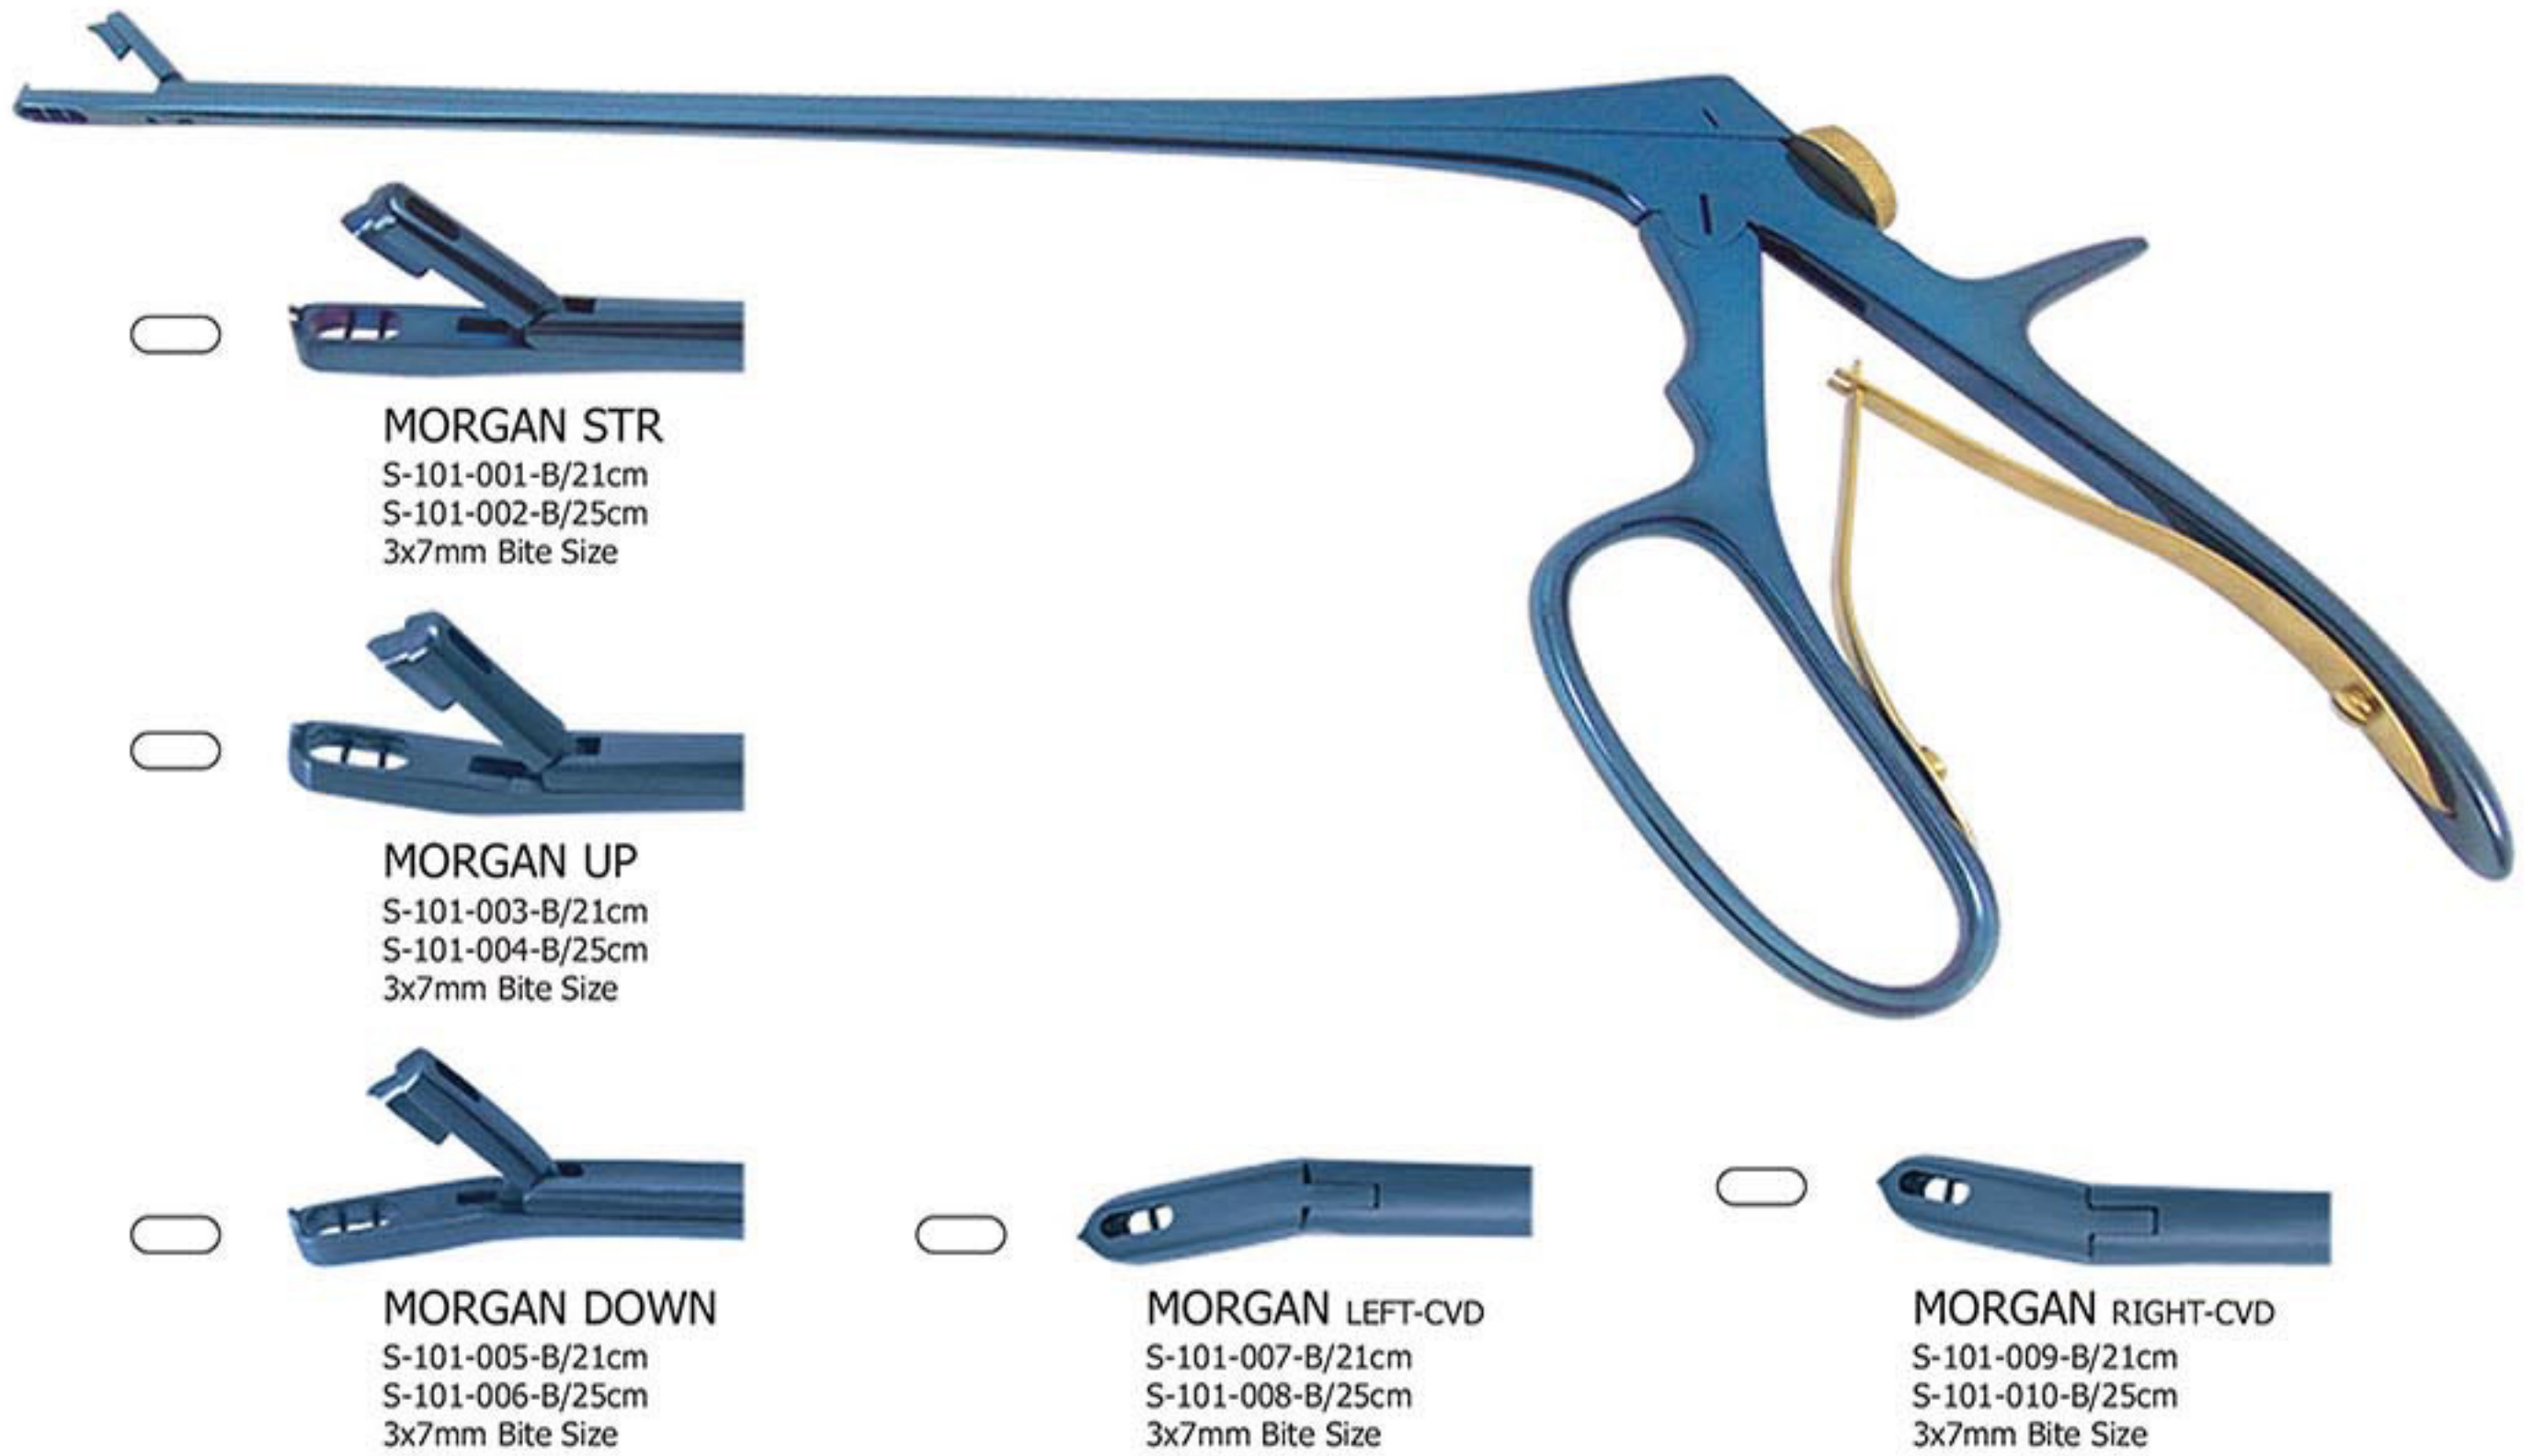

» Tischler Standard Style (Rainbow Coated)