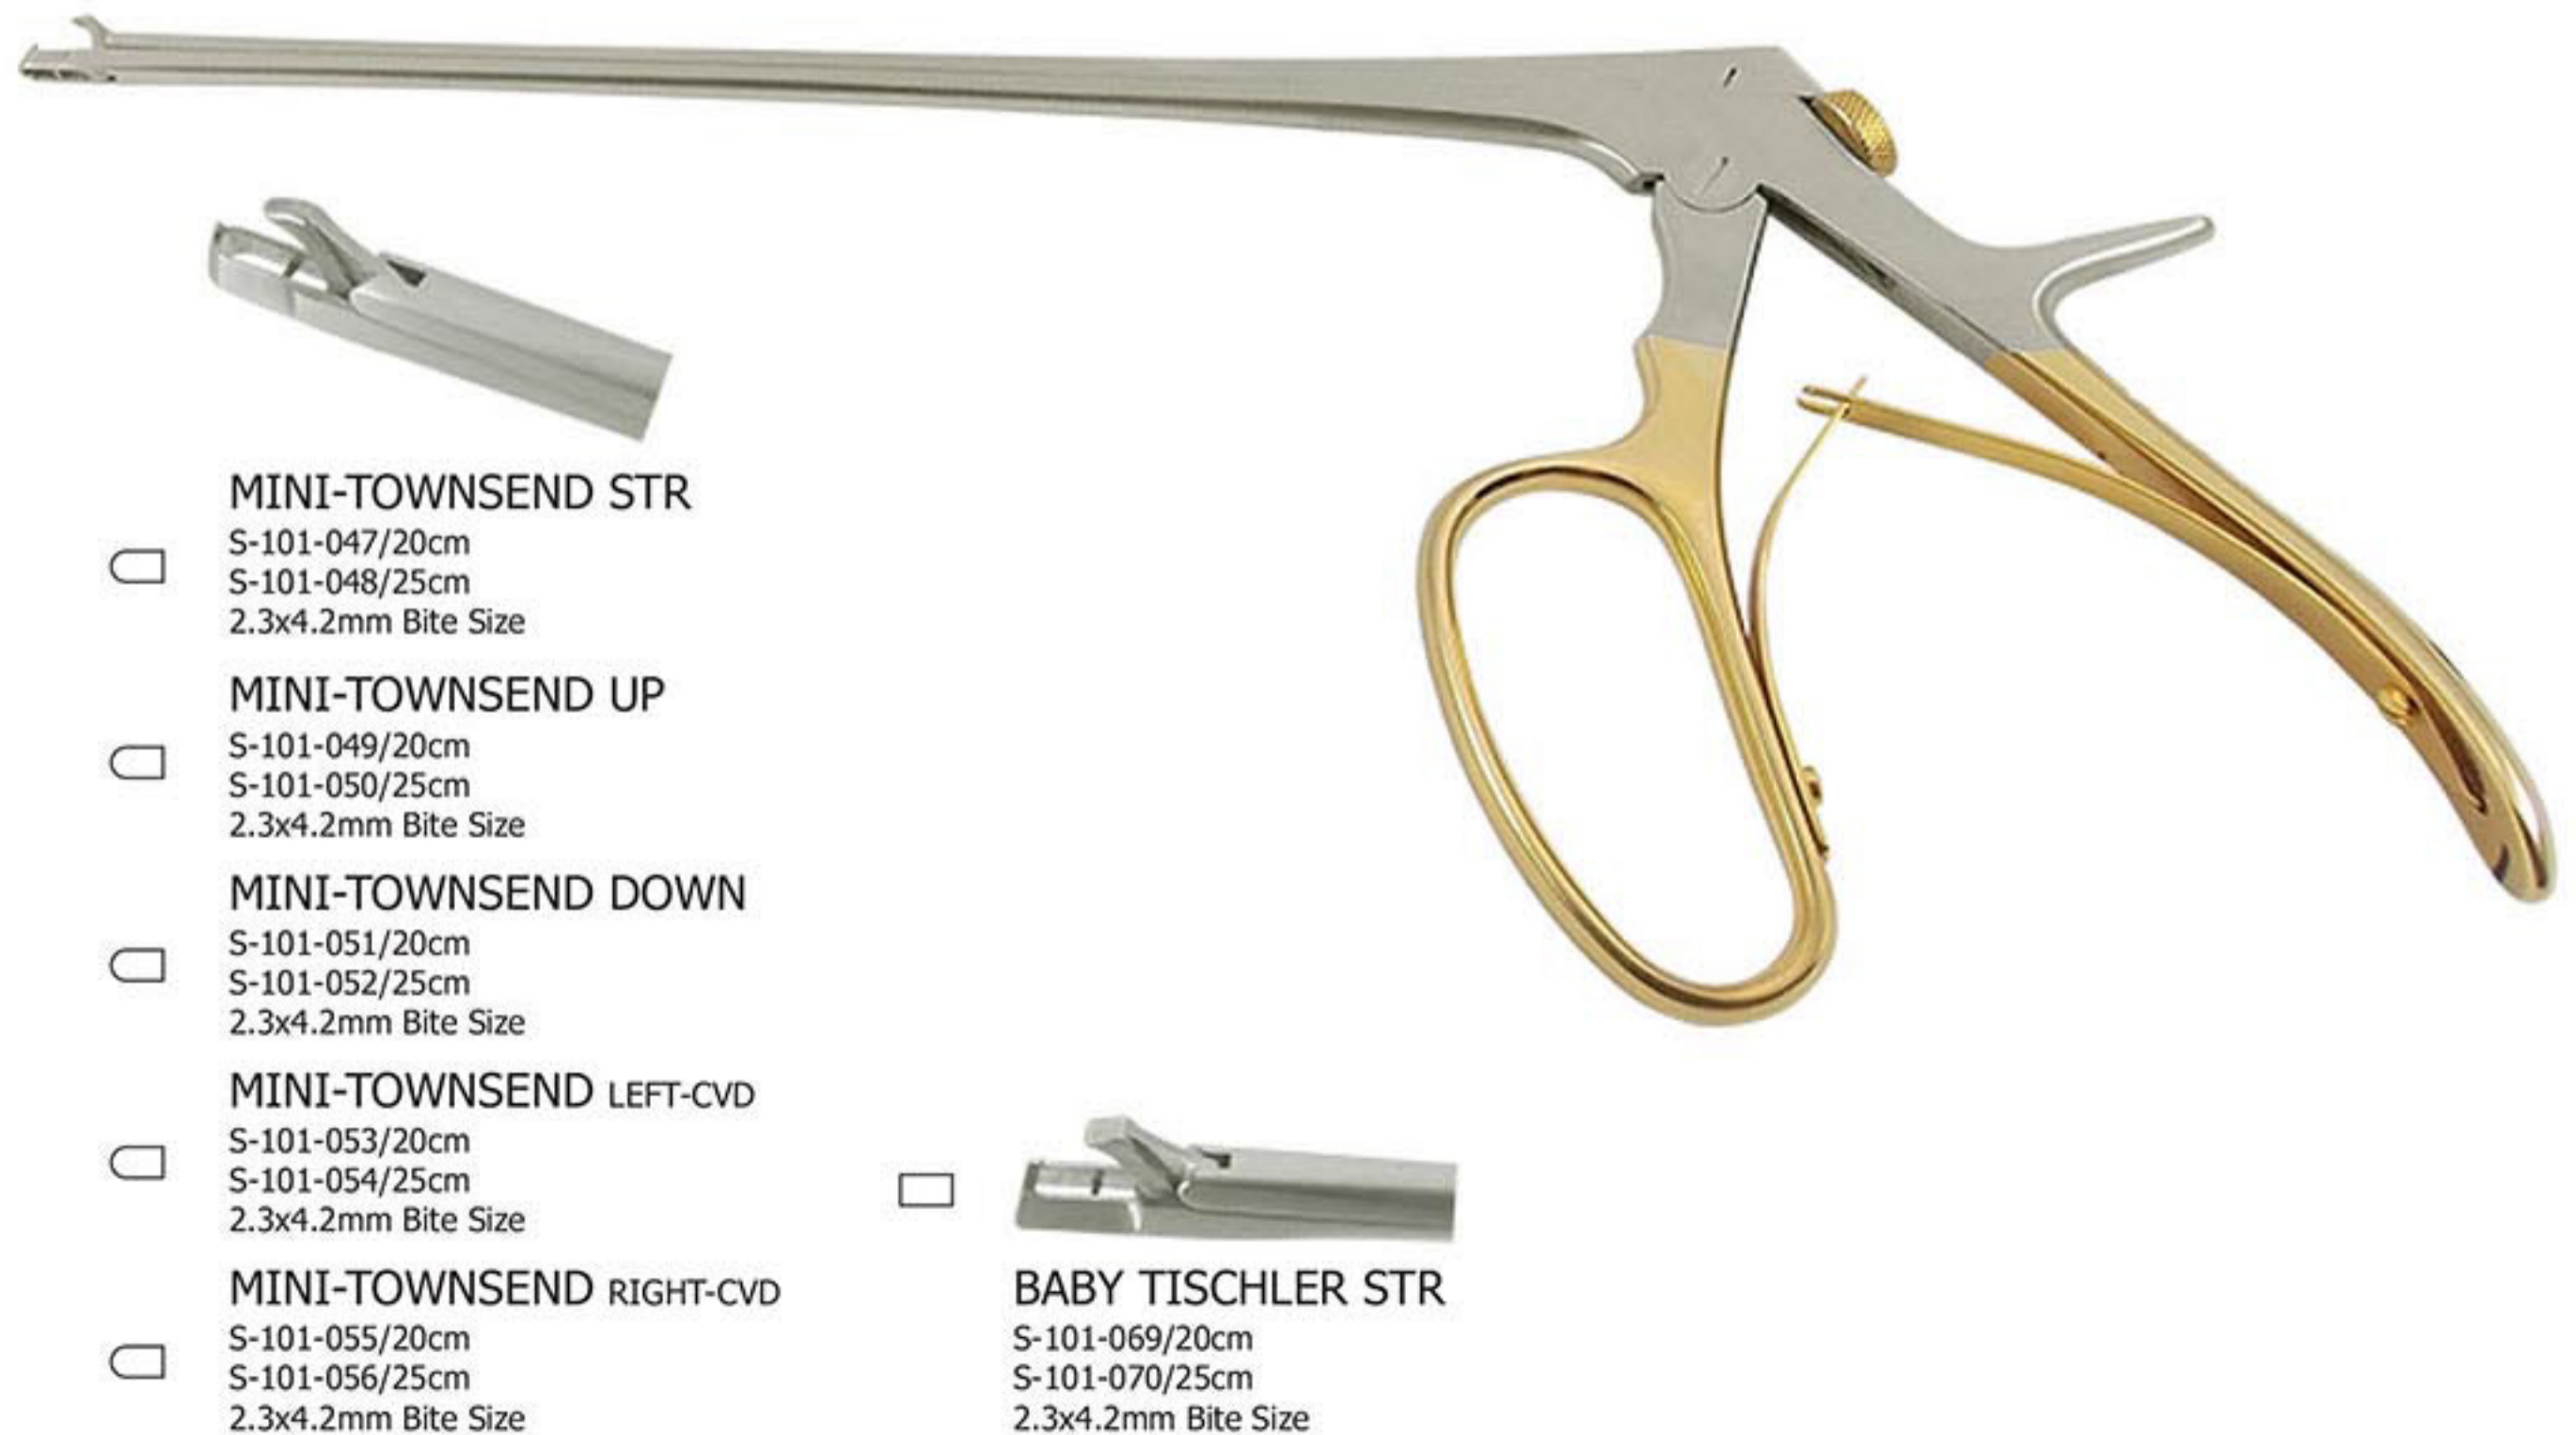

MINI-TOWNSEND DOWN
S-101-015-R/21cm
S-101-016-R/25cm
2.3x4.2mm Bite Size

MINI-TOWNSEND LEFT-CVD
S-101-017-R/21cm
S-101-018-R/25cm
2.3x4.2mm Bite Size

MINI-TOWNSEND RIGHT-CVD
S-101-019-R/21cm
S-101-020-R/25cm
2.3x4.2mm Bite Size

» **Mini-Townsend Regular Style (Grooved Handle Gold Plated)**

- MORGAN STR**
 S-101-037-B/20cm
 S-101-038-B/25cm
 3x7mm Bite Size
- MORGAN UP**
 S-101-039-B/20cm
 S-101-040-B/25cm
 3x7mm Bite Size
- MORGAN DOWN**
 S-101-041-B/20cm
 S-101-042-B/25cm
 3x7mm Bite Size
- MORGAN LEFT-CVD**
 S-101-043-B/20cm
 S-101-044-B/25cm
 3x7mm Bite Size
- MORGAN RIGHT-CVD**
 S-101-045-B/20cm
 S-101-046-B/25cm
 3x7mm Bite Size