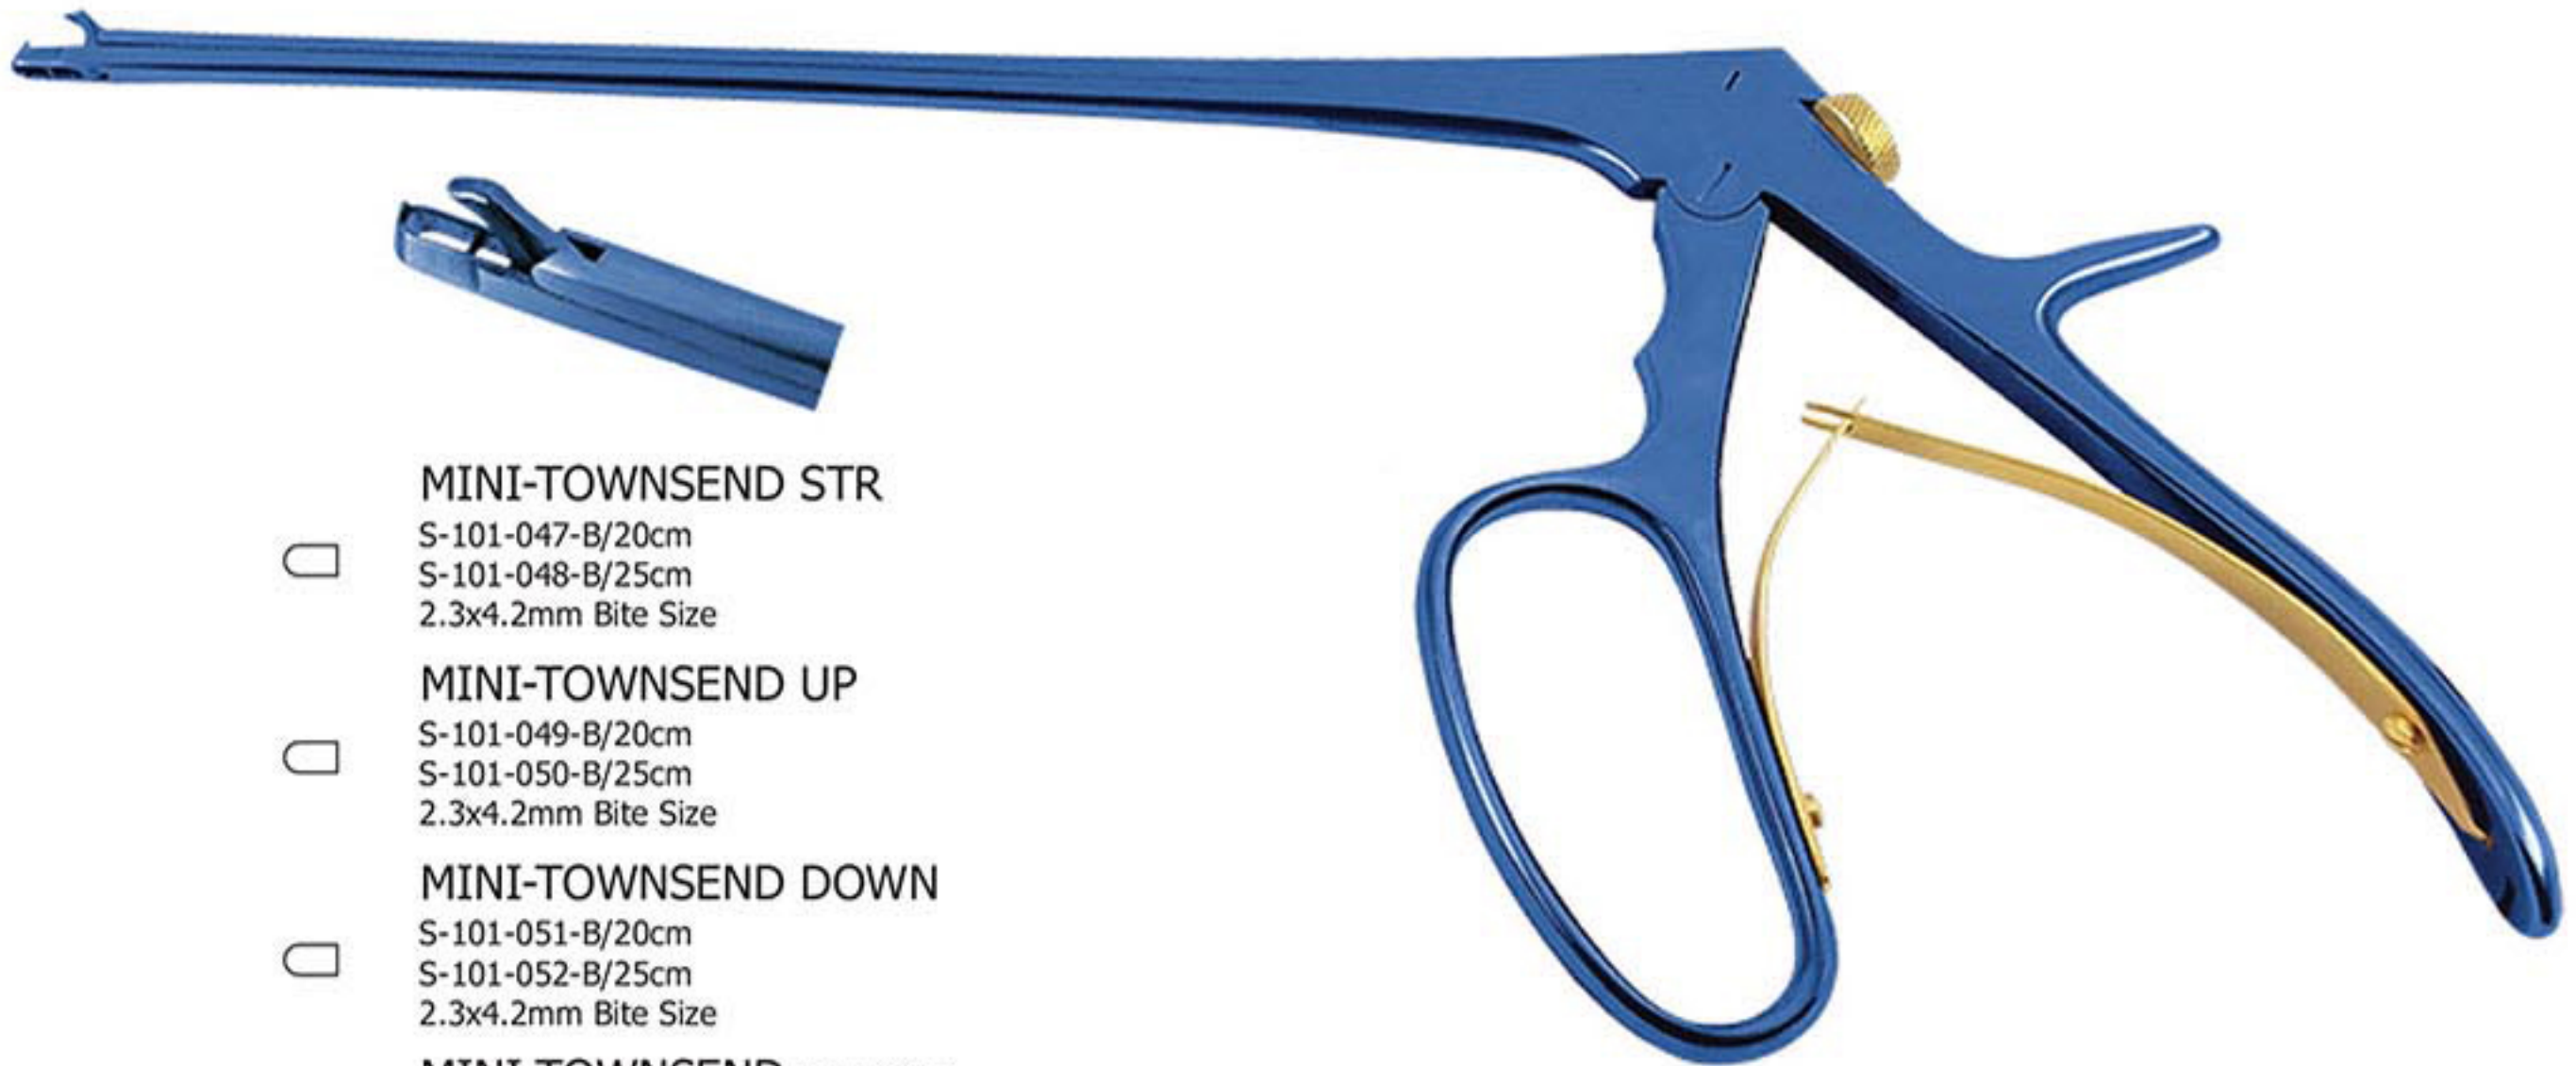

» **Mini-Townsend Regular Style** (Grooved Handle Blue Coated)

- ☐ **MINI-TOWNSEND STR**
  S-101-047-B/20cm
  S-101-048-B/25cm
  2.3x4.2mm Bite Size
- ☐ **MINI-TOWNSEND UP**
  S-101-049-B/20cm
  S-101-050-B/25cm
  2.3x4.2mm Bite Size
- ☐ **MINI-TOWNSEND DOWN**
  S-101-051-B/20cm
  S-101-052-B/25cm
  2.3x4.2mm Bite Size
- ☐ **MINI-TOWNSEND LEFT-CVD**
  S-101-053-B/20cm
  S-101-054-B/25cm
  2.3x4.2mm Bite Size
- ☐ **MINI-TOWNSEND RIGHT-CVD**
  S-101-055-B/20cm
  S-101-056-B/25cm
  2.3x4.2mm Bite Size